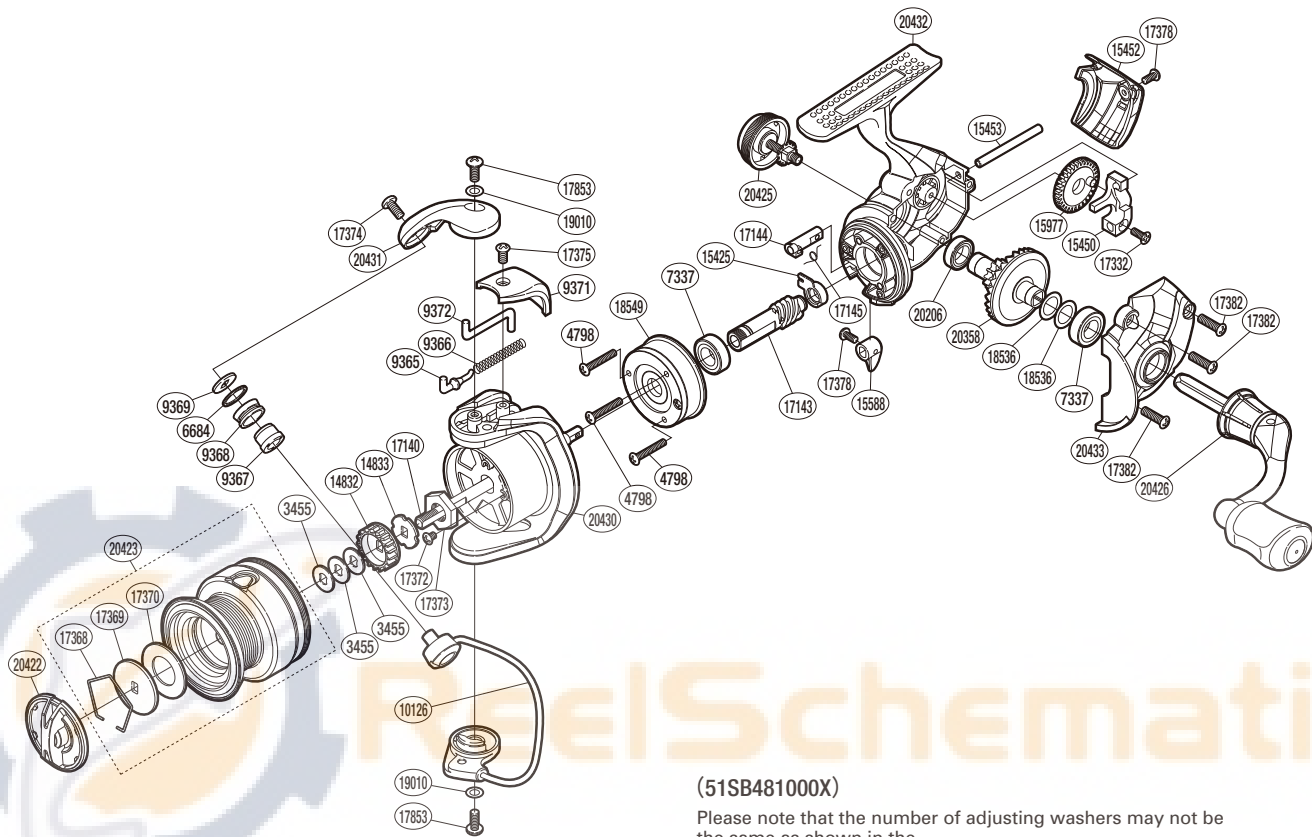

# SHIMANO

## SIENNA

## SN1000FG

(51SB481000X)

Please note that the number of adjusting washers may not be the same as shown in the exploded views. (Adjustment will vary with each individual product.)

Part No.	Description	Part No.	Description	Part No.	Description
RD 3455	Spool Washer	RD15452	Rear Protector	RD17378	Screw
RD 4798	Screw	RD15453	Oscillating Guide	RD17382	Screw
RD 6684	Line Roller Spacer	RD15588	Anti-Reverse Lever	RD17853	Screw
RD 7337	Ball Bearing	RD15977	Oscillating Gear	RD18536	Washer
RD 9365	Bail Spring Guide	RD17140	Main Shaft	RD18549	Roller Clutch Assembly
RD 9366	Bail Spring	RD17143	Pinion Gear	RD19010	Washer
RD 9367	Line Roller Bushing	RD17144	Anti-Reverse Cam	RD20206	Ball Bearing
RD 9368	Line Roller	RD17145	Anti-Reverse Cam Spring	RD20358	Drive Gear
RD 9369	Line Roller Washer	RD17332	Screw	RD20422	Drag Knob
RD 9371	Bail Spring Cover	RD17368	Drag Washers Retainer	RD20423	Spool Assembly
RD 9372	Bail Trip Lever	RD17369	Key Washer	RD20425	Handle Screw Cap
RD10126	Bail Assembly	RD17370	Drag Washer	RD20426	Handle Assembly
RD14832	Spool Support A	RD17372	Screw	RD20430	Rotor
RD14833	Spool Support B	RD17373	Rotor Nut	RD20431	Bail Arm
RD15425	Pinion Gear Bushing	RD17374	Screw	RD20432	Body
RD15450	Oscillating Slider	RD17375	Screw	RD20433	Side Cover